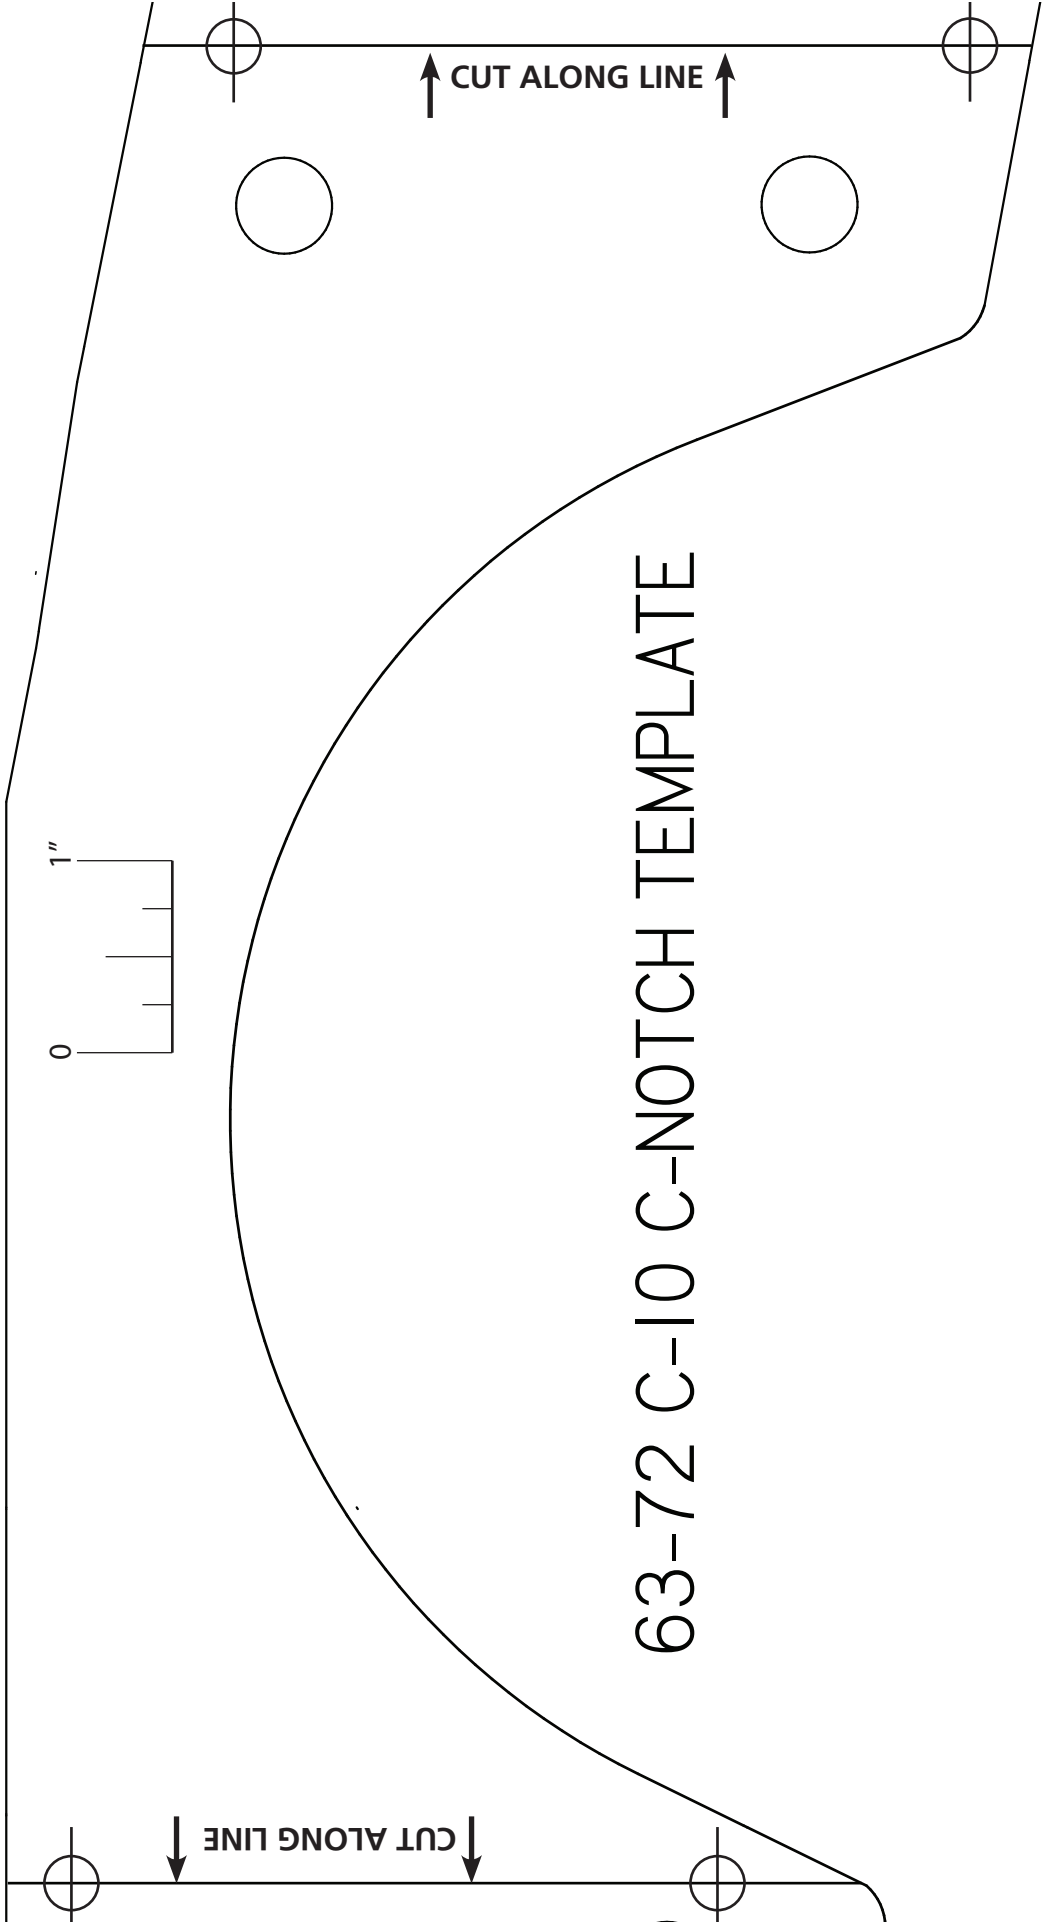

NOTES:
1. MUST PRINT TO FULL SCALE ON A 8 1/2" x 11" SHEET OF PAPER

63-72 C-10 C-NOTCH TEMPLATE

- NOTES:**
1. MUST PRINT TO FULL SCALE ON A 8 1/2" x 11" SHEET OF PAPER

- NOTES:**
- 1. MUST PRINT TO FULL SCALE ON A 8 1/2" x 11" SHEET OF PAPER**